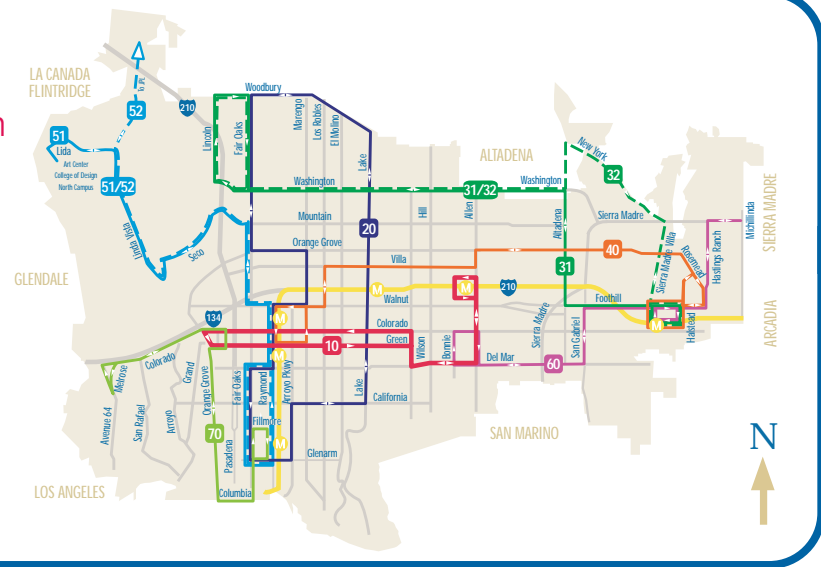

SATURDAY ONLY

IMPORTANT TIPS FOR CATCHING THE BUS

- Arrive at the bus stop five to ten minutes early.
- Wait on the sidewalk by the bus stop sign, away from the curb.
- Signal the bus operator to stop for you by waving at the bus as it approaches the stop.

SAFETY TIPS

- Use handrails when boarding and when walking to your seat.
- Remain seated while the bus is in motion.
- Smoking, drinking and eating are prohibited on all buses.

PASADENA Area Rapid Transit System

ROUTES

- RT 10
- RT 20
- RT 31
- RT 32
- RT 40
- RT 51
- RT 52
- RT 60
- RT 70
- RAIL

10 ROUTE

PASADENA ARTS

Area Rapid Transit System