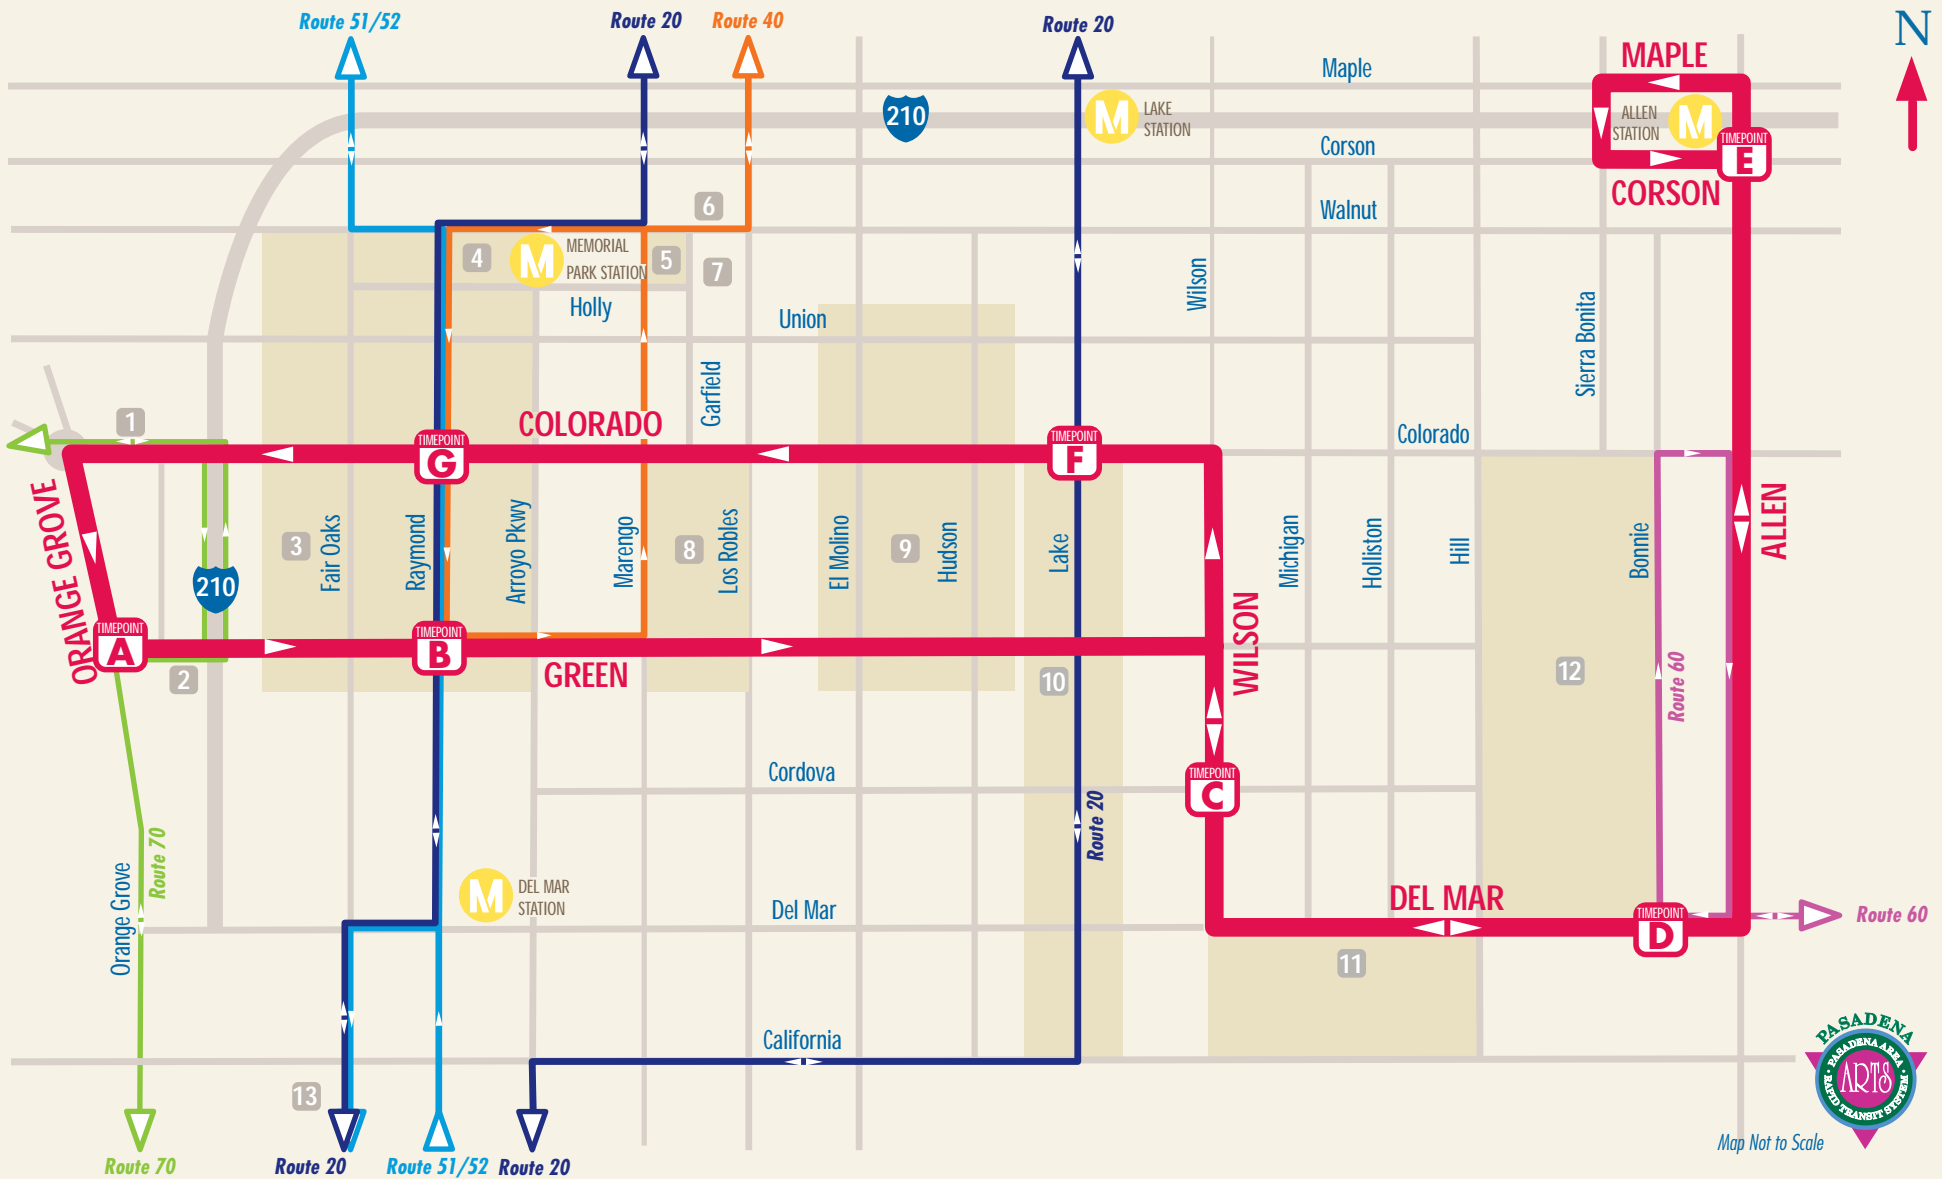

Printed & Designed By The City of Pasadena Printing Services
 October 2007

PASADENA ARTS

Area Rapid Transit System

10 ROUTE

SCHEDULE & MAP

Effective February 2005

Service Between

- Allen Station
- Pasadena City College (PCC)
- Caltech
- Old Pasadena

Metro Gold Line Stations

- Allen Station
- Memorial Park Station
- Del Mar Station

 Access is available on all ARTS Buses

Map Not to Scale

10 ROUTE

PASADENA ARTS Area Rapid Transit System

- ROUTES**
- RT 10
 - RT 20
 - RT 40
 - RT 51/52
 - RT 60
 - RT 70

- TIME POINTS**
- Green & Orange Grove
 - Green & Raymond
 - Wilson & Cordova
 - Del Mar & Bonnie
 - Allen & Corson
 - Colorado & Lake
 - Colorado & Raymond

- RAIL**
- METRO Gold Line Station

- POINTS OF INTEREST**
- Norton Simon Museum
 - Ambassador Auditorium
 - Old Pasadena
 - Pasadena Senior Center
 - Civic Center
 - Central Library
 - City Hall
 - Paseo Colorado/Pasadena Conference Center
 - Playhouse District
 - South Lake Business District
 - California Institute of Technology (Caltech)
 - Pasadena City College (PCC)
 - Huntington Memorial Hospital

ROUTES

- RT 10
- RT 20
- RT 31
- RT 32
- RT 40
- RT 51
- RT 52
- RT 60
- RT 70
- RAIL

10 ROUTE

PASADENA ARTS

Area Rapid Transit System