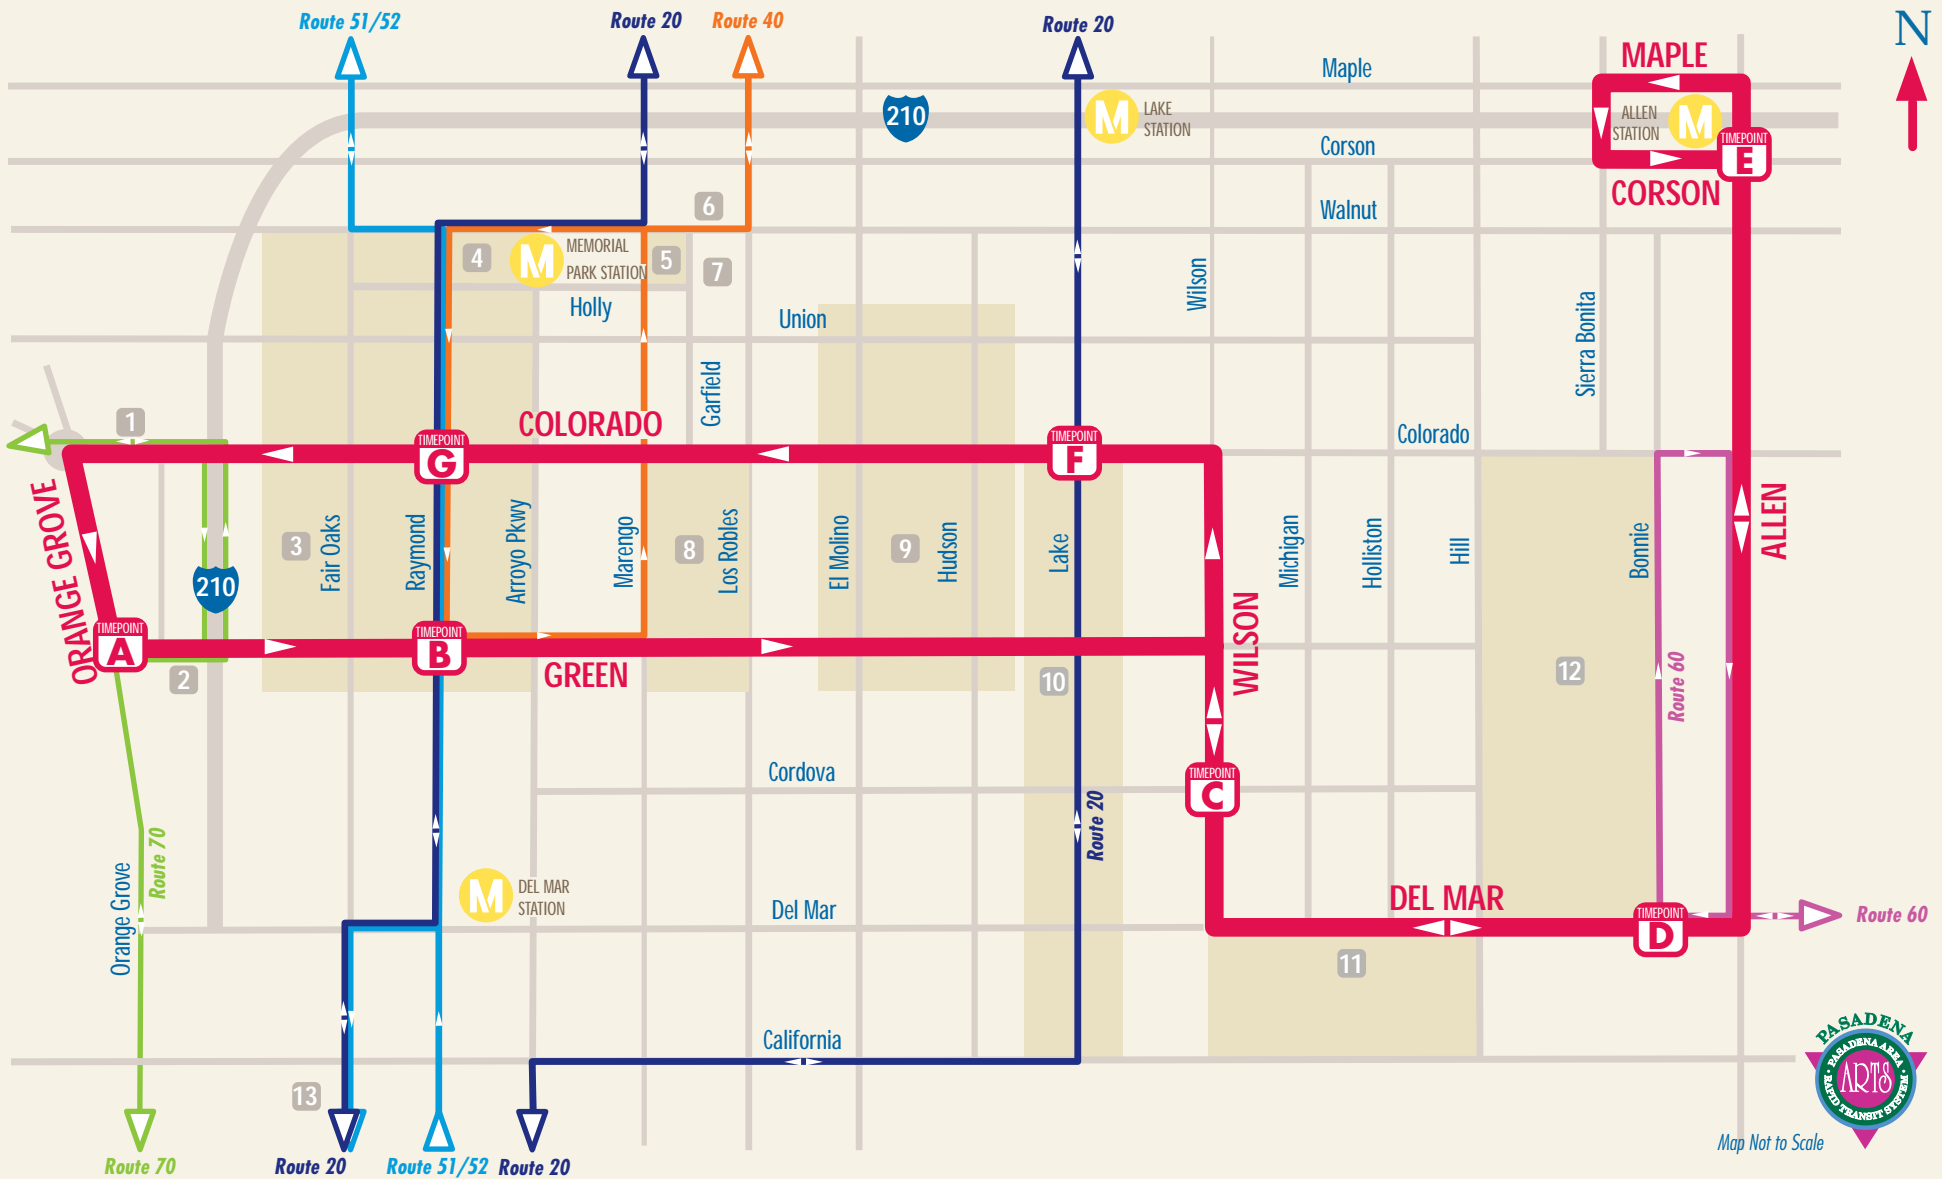

Printed & Designed By The City of Pasadena Printing Services
 October 2007

PASADENA ARTS

Area Rapid Transit System

10 ROUTE

SCHEDULE & MAP

Effective February 2005

Service Between

- Allen Station
- Pasadena City College (PCC)
- Caltech
- Old Pasadena

Metro Gold Line Stations

- Allen Station
- Memorial Park Station
- Del Mar Station

 Access is available on all ARTS Buses

10 ROUTE

PASADENA ARTS Area Rapid Transit System

ROUTES

- RT 10 
- RT 20 
- RT 40 
- RT 51/52 
- RT 60 
- RT 70 

TIME POINTS

-  Green & Orange Grove
-  Green & Raymond
-  Wilson & Cordova
-  Del Mar & Bonnie
-  Allen & Corson
-  Colorado & Lake
-  Colorado & Raymond

RAIL

-  METRO Gold Line Station

POINTS OF INTEREST

-  1 Norton Simon Museum
-  2 Ambassador Auditorium
-  3 Old Pasadena
-  4 Pasadena Senior Center
-  5 Civic Center
-  6 Central Library
-  7 City Hall
-  8 Paseo Colorado/Pasadena Conference Center
-  9 Playhouse District
-  10 South Lake Business District
-  11 California Institute of Technology (Caltech)
-  12 Pasadena City College (PCC)
-  13 Huntington Memorial Hospital